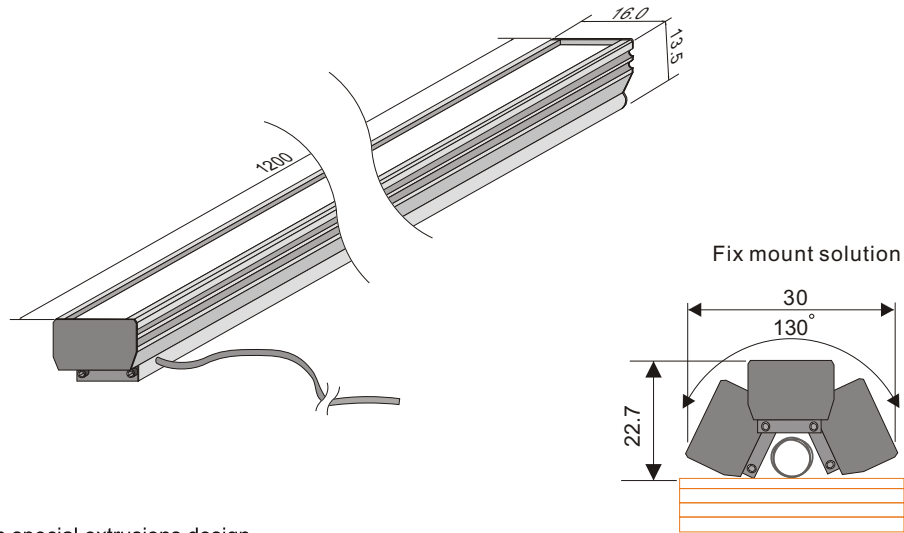

CC05-120B Series

Ordering Informations

Model No.	Color	Size	Light Source	Luminous Intensity
CC05WW120B	Warm White (3,000-3,500K)	1200x16x13.5mm	25W	2200-2300Lm
CC05NW120B	Natural White(4,000-4,500K)	1200x16x13.5mm	25W	2400-2500Lm
CC05WE120B	Cool White (6,000-6,500K)	1200x16x13.5mm	25W	2400-2500Lm

Outline Drawing

Features

- Aluminum casing with special extrusions design
- Energy saving
- Eco-friendly product
- Long life time (up to 50,000hours)
- High luminance
- Low power consumption
- RoHS compliant
- Low surface heat against hand touch
- No UV or IR damage light sensitive items

* The dimensional outline drawings are common in (CC05WW120B & CC05NW120B & CC05WE120B)

Unit: mm

Specifications

Parameter	Rating value
Light source	SMD
Input Voltage	DC 24V
Installation Diameter	N/A
Operating Temperature	-40 to +70 °C
Beam Angle (Adjustable tilt)	120°
Weight	1000g
CRI	70-80

Warning:

- * Do not look permanently to the light sources.
- * Specified performance measured in DC 24V.